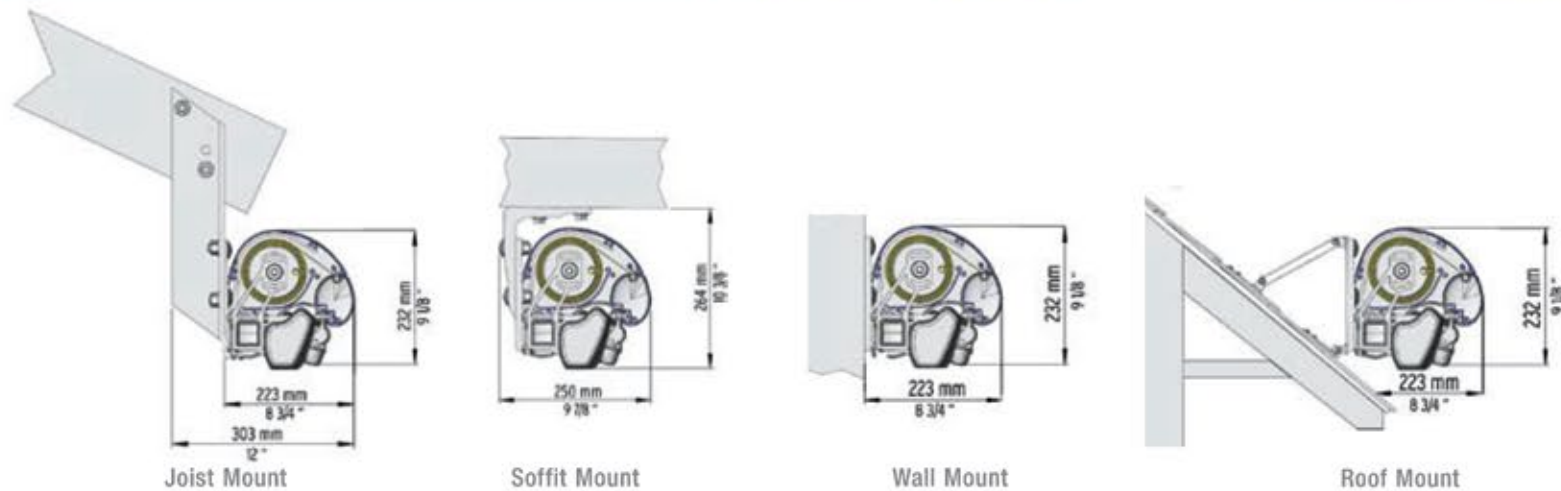

Solidux is the leader in quality awning systems for the discerning customer. Assembled in North America, Solidux awning systems share in the long history of exceptionally engineered German products, with an unwavering standard of designing and manufacturing exceptional quality products of lasting value.

Committed to superior design and custom made for you, a Solidux awning is set apart by its fine details and precise yet simple operation. Featuring the strongest arm in North America, a Solidux awning is more wind resistant and sure to keep your awning fabric tight and even.

Offering the ultimate in awning products with a wide range of fabrics to choose from, Solidux is proud to stand behind awnings that are truly the class of the industry.

Elegant Design and Quality Materials
- for Great Looks and Fabric Protection!

STANDARD FEATURES